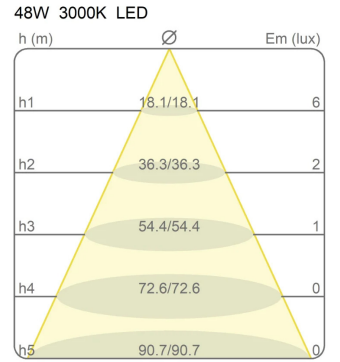

Light Module Ø 50 Cm Lunaop

3000K

Emiliana Martinelli

colors

Typology Pendant
Utilisation Indoor

24V 45.2 W 4144 lm

diffuse light

Hanging lamp, diameter 50cm, diffused light, coated aluminum structure in various finishes.
White frost methacrylate diffuser.

Canopy to be ordered separately available in accessories.

Award

Family	Light module Ø 50 cm Lunaop
Typology	Pendant
Utilisation	Indoor

Dimensions

Height	6,5 cm
Diameter	50 cm
Power supply cable length	400 cm
Weight	1,3 Kg

Materials

Structure	aluminium	Diffuser	methacrylate 040
-----------	-----------	----------	------------------

Voltage	24V	Watt	45,2 W
Power unit	Excluded	Lumen	4144 lm
Mounting Power Supply	External	CRI	>80
		CCT	3000 K
		Energy class	

Certifications

EcoLabel

Photometric curves

Colour variant code

40001/3000/BI

White

40001/3000/NE

Black