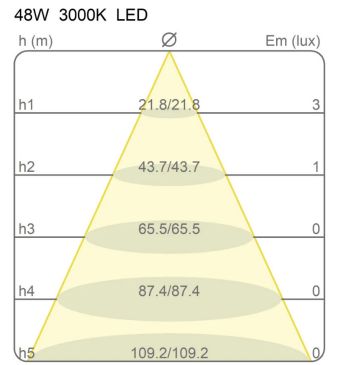

Light Module Ø 50 Cm Lunaop

3000K

Emiliana Martinelli

colors

Typology Pendant
Utilisation Indoor

24V 45.2 W 4144 lm

diffuse light

Hanging lamp, diameter 50cm, diffused light, coated aluminum structure in various finishes.
White frost methacrylate diffuser.

Canopy to be ordered separately available in accessories.

Award

Family	Light module Ø 50 cm Lunaop
Typology	Pendant
Utilisation	Indoor

Dimensions

Height	6,5 cm
Diameter	50 cm
Power supply cable length	400 cm
Weight	1,3 Kg

Materials

Structure	aluminium	Diffuser	methacrylate 040
-----------	-----------	----------	------------------

Voltage	24V	Watt	45,2 W
Power unit	Excluded	Lumen	4144 lm
Mounting Power Supply	External	CRI	>80
		CCT	3000 K
		Energy class	

Certifications

EcoLabel

Photometric curves

Colour variant code

40001/3000/BI

White

40001/3000/NE

Black