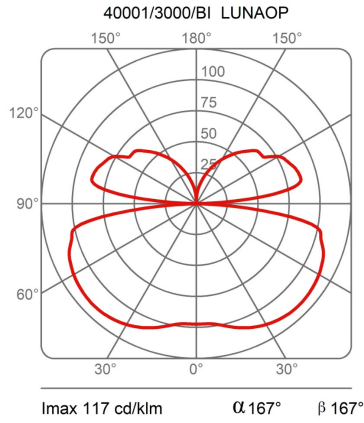

Photometric curves