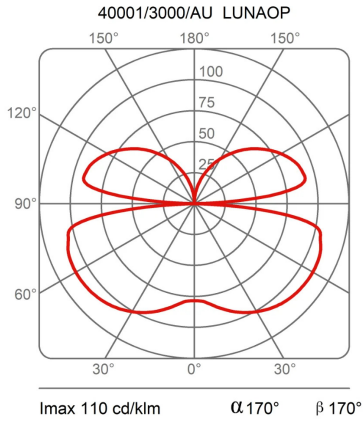

Photometric curves