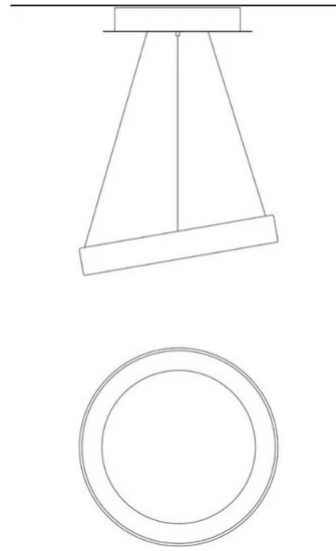

Light Module Ø 50 Cm Lunaop

3000K

Emiliana Martinelli

colors

Typology Pendant
Utilisation Indoor

24V 45.2 W 4144 lm

diffuse light

Hanging lamp, diameter 50cm, diffused light, coated aluminum structure in various finishes.
White frost methacrylate diffuser.

The structure needs to be connected to the ceiling through the canopy, both for the single version and for the version composed by more than one Lunaop. LED light source integrated, 4000K, 3000K or 2700K.

Canopy to be ordered separately available in accessories.

Award

Family	Light module Ø 50 cm Lunaop
Typology	Pendant
Utilisation	Indoor

Dimensions

Height	6,5 cm
Diameter	50 cm
Power supply cable length	400 cm
Weight	1,3 Kg