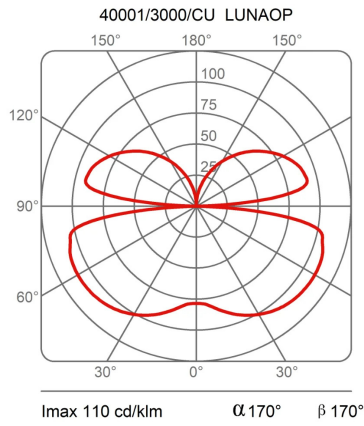

Photometric curves