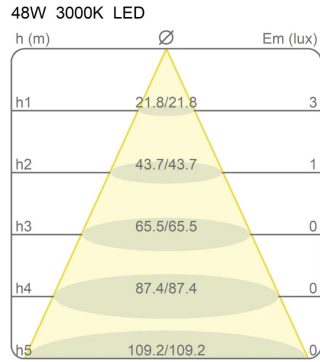

Light Module Ø 50 Cm Lunaop

3000K

Emiliana Martinelli

colors

Typology Pendant
Utilisation Indoor

24V 45.2 W 4144 lm

diffuse light

Hanging lamp, diameter 50cm, diffused light, coated aluminum structure in various finishes.
White frost methacrylate diffuser.

Canopy to be ordered separately available in accessories.

Award

Family	Light module Ø 50 cm Lunaop
Typology	Pendant
Utilisation	Indoor

Dimensions

Height	6,5 cm
Diameter	50 cm
Power supply cable length	400 cm
Weight	1,3 Kg

Materials

Structure	aluminium	Diffuser	methacrylate 040
-----------	-----------	----------	------------------

Voltage	24V	Watt	45,2 W
Power unit	Excluded	Lumen	4144 lm
Mounting Power Supply	External	CRI	>80
		CCT	3000 K
		Energy class	

Certifications

EcoLabel

Photometric curves

Colour variant code

40001/3000/BI

White

40001/3000/NE

Black