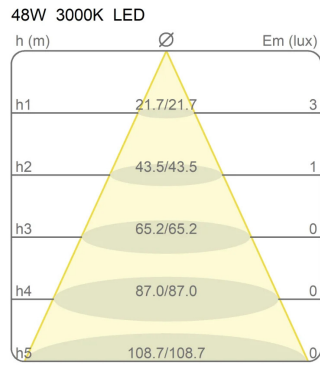

Canopy to be ordered separately available in accessories.

Award

Family	Light module Ø 50 cm Lunaop
Typology	Pendant
Utilisation	Indoor

Dimensions

Height	6,5 cm
Diameter	50 cm
Power supply cable length	400 cm
Weight	1,3 Kg

Materials

Structure	aluminium	Diffuser	methacrylate 040
-----------	-----------	----------	------------------

Voltage	24V	Watt	45,2 W
Power unit	Excluded	Lumen	4144 lm
Mounting Power Supply	External	CRI	>80
		CCT	3000 K
		Energy class	

Certifications

EcoLabel

Photometric curves

Colour variant code

40001/3000/BI

White

40001/3000/NE

Black