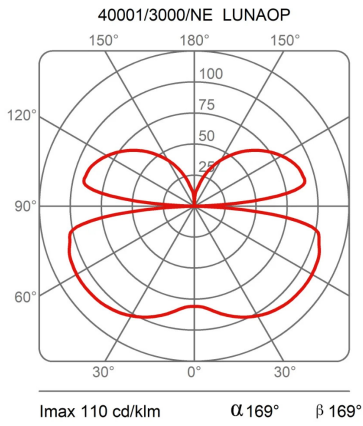

Photometric curves